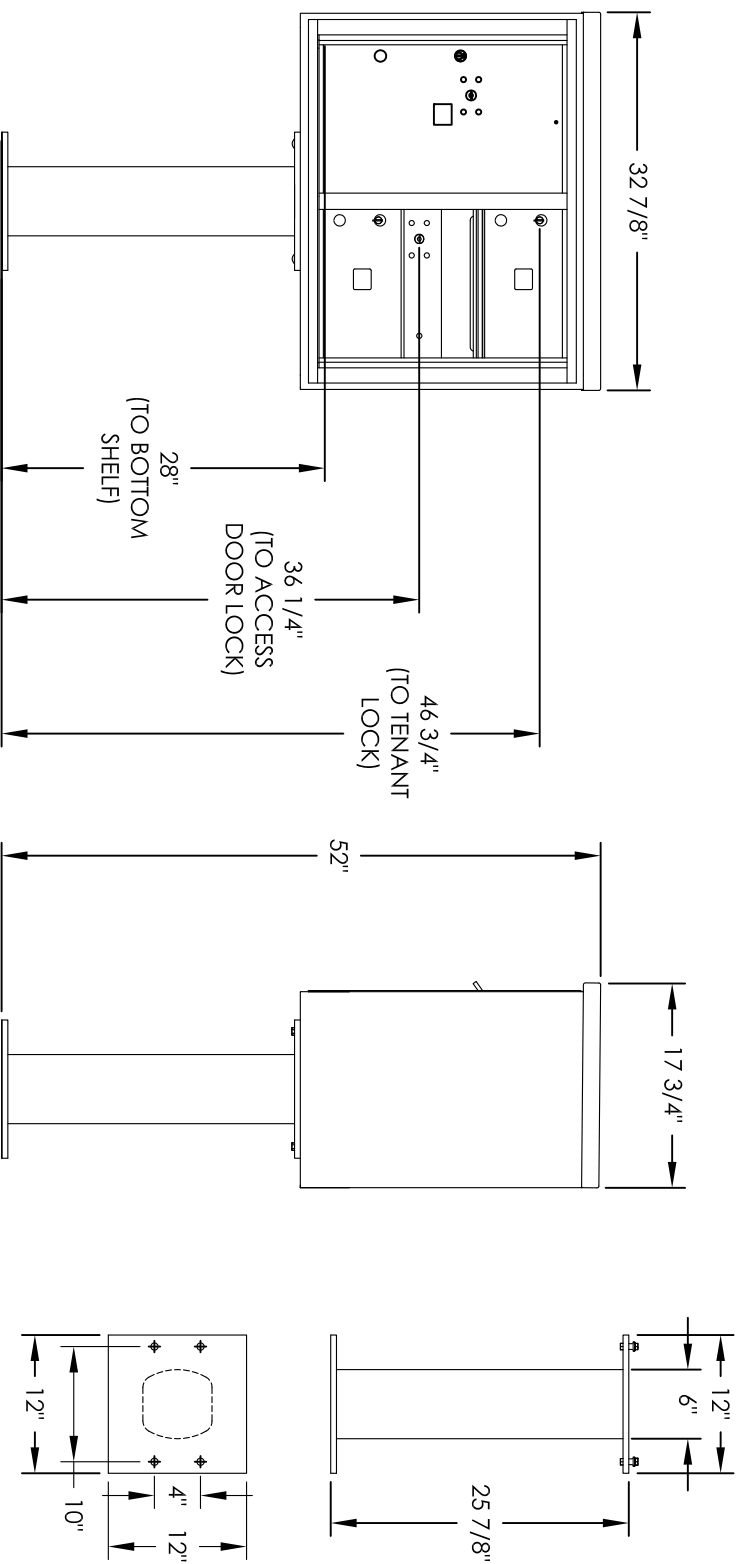

Versatile™ 4C Pedestal Mount Mailbox, 4C06D-02-P

PEDESTAL DETAIL

- NOTES:
1. 4C pedestal units are for private applications only / not USPS Approved.
 2. May be installed outside or inside - see foundation specification details within the 4C Installation Manual.

DESCRIPTION	COMPARTMENT	COMPARTMENT SIZE	QTY.
MAILBOX	MB2	6-1/2" H x 12" W x 15" D	2
OUTGOING MAIL	OM2	6-1/2" H x 12" W x 15" D	1
PARCEL	PL6	20-1/2" H x 12" W x 15" D	1

PRODUCT SERIES: VERSATILE™ 4C PEDESTAL MOUNT MAILBOX