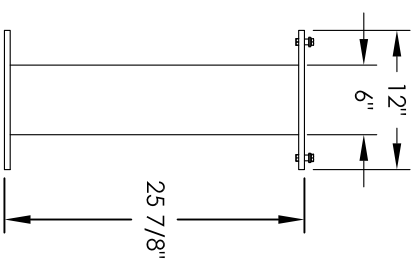

# Versatile™ 4C Pedestal Mount Mailbox, 4C08D-09-P

### COMPARTMENT CHART

DESCRIPTION	COMPARTMENT	COMPARTMENT SIZE	QTY.
MAILBOX	MB1	3" H x 12" W x 15" D	9
OUTGOING MAIL	OM2	6-1/2" H x 12" W x 15" D	1
PARCEL	PL5	17" H x 12" W x 15" D	1

PRODUCT SERIES: VERSATILE™ 4C PEDESTAL MOUNT MAILBOX

MODEL	REV
4C08D-09-P	B
SCALE	LAST REV DATE
NONE	5/10/2014
DRAWING NUMBER	DRAWN BY
4C08D-09-PCS	RAK