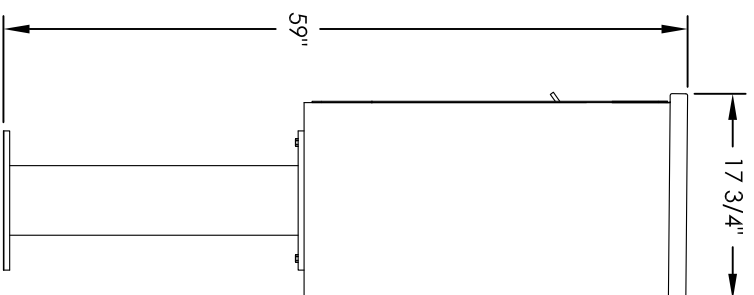

# Versatile™ 4C Pedestal Mount Mailbox, 4C08D-09-P

### COMPARTMENT CHART

DESCRIPTION	COMPARTMENT	COMPARTMENT SIZE	QTY.
MAILBOX	MB1	3" H x 12" W x 15" D	9
OUTGOING MAIL	OM2	6-1/2" H x 12" W x 15" D	1
PARCEL	PL5	17" H x 12" W x 15" D	1

PRODUCT SERIES: VERSATILE™ 4C PEDESTAL MOUNT MAILBOX

MODEL	REV
4C08D-09-P	B
SCALE	LAST REV DATE
NONE	5/10/2014
DRAWING NUMBER	DRAWN BY
4C08D-09-PCS	RAK