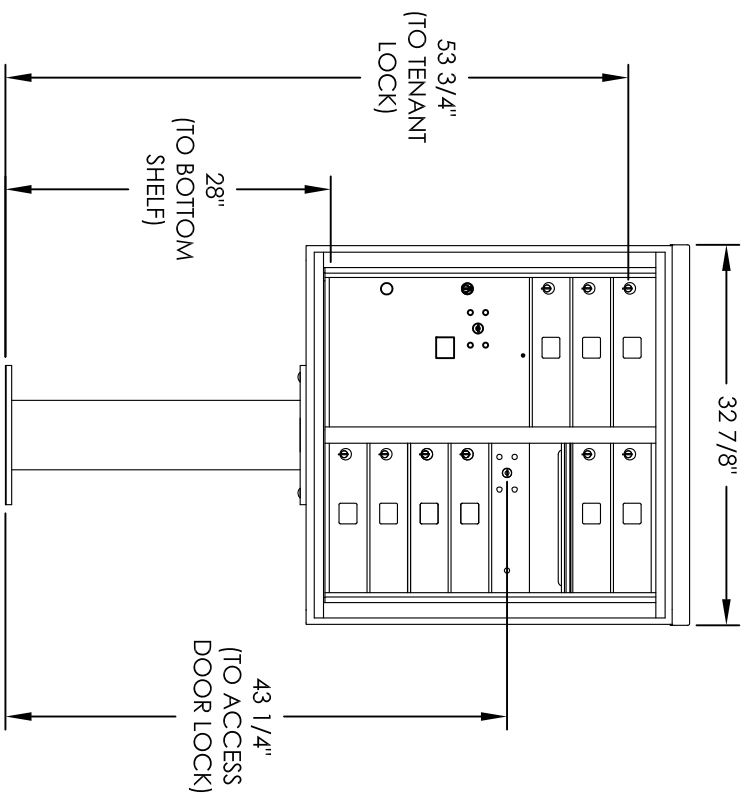

# Versatile™ 4C Pedestal Mount Mailbox, 4C08D-09-P

## PEDESTAL DETAIL

### COMPARTMENT CHART

DESCRIPTION	COMPARTMENT	COMPARTMENT SIZE	QTY.
MAILBOX	MB1	3" H x 12" W x 15" D	9
OUTGOING MAIL	OM2	6-1/2" H x 12" W x 15" D	1
PARCEL	PL5	17" H x 12" W x 15" D	1

PRODUCT SERIES: VERSATILE™ 4C PEDESTAL MOUNT MAILBOX

MODEL	REV
4C08D-09-P	B
SCALE	LAST REV DATE
NONE	5/10/2014
DRAWING NUMBER	DRAWN BY
4C08D-09-PCS	RAK