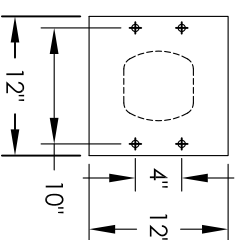

# Versatile™ 4C Pedestal Mount Mailbox, 4C08D-09-P

### COMPARTMENT CHART

DESCRIPTION	COMPARTMENT	COMPARTMENT SIZE	QTY.
MAILBOX	MB1	3" H x 12" W x 15" D	9
OUTGOING MAIL	OM2	6-1/2" H x 12" W x 15" D	1
PARCEL	PL5	17" H x 12" W x 15" D	1

PRODUCT SERIES: VERSATILE™ 4C PEDESTAL MOUNT MAILBOX