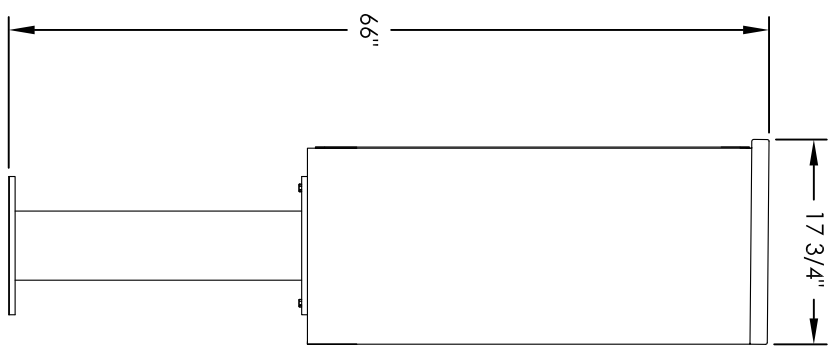

# Versatile™ 4C Pedestal Mount Mailbox, 4C10D-4P-P

PEDESTAL DETAIL

## COMPARTMENT CHART

DESCRIPTION	COMPARTMENT	COMPARTMENT SIZE	QTY.
PARCEL	PLUS	17" H x 12" W x 15" D	4

PRODUCT SERIES: VERSATILE™ 4C PEDESTAL MOUNT MAILBOX

- NOTES:
1. 4C pedestal units are for private applications only / not USPS Approved.
  2. May be installed outside or inside - see foundation specification details within the 4C Installation Manual.