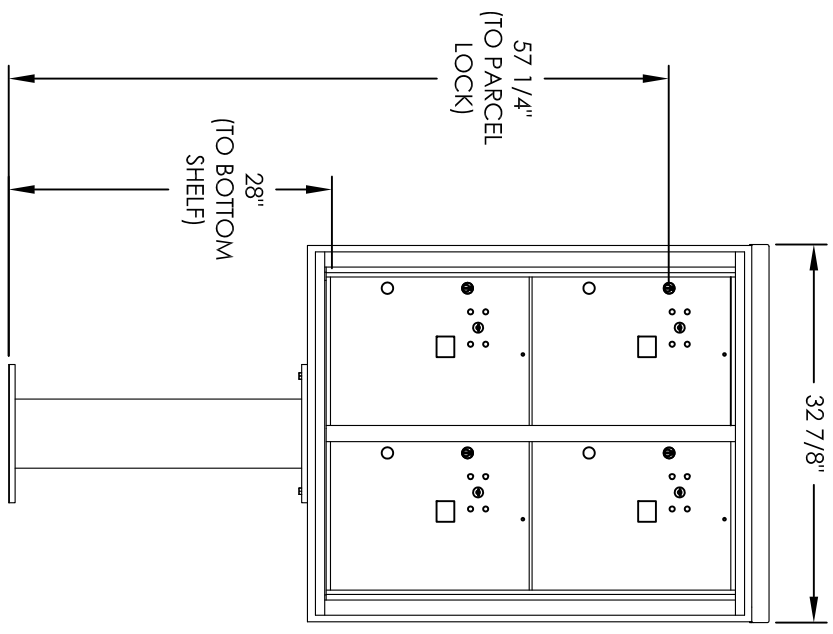

# Versatile™ 4C Pedestal Mount Mailbox, 4C10D-4P-P

PEDESTAL DETAIL

## COMPARTMENT CHART

DESCRIPTION	COMPARTMENT	COMPARTMENT SIZE	QTY.
PARCEL	PLUS	17" H x 12" W x 15" D	4

PRODUCT SERIES: VERSATILE™ 4C PEDESTAL MOUNT MAILBOX

- NOTES:
1. 4C pedestal units are for private applications only / not USPS Approved.
  2. May be installed outside or inside - see foundation specification details within the 4C Installation Manual.