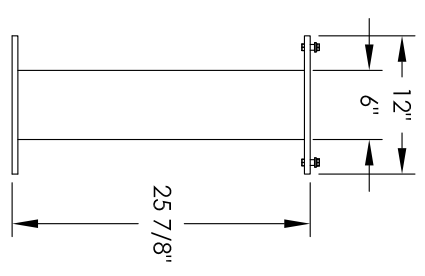

# Versatile™ 4C Pedestal Mount Mailbox, 4C10D-4P-P

PEDESTAL DETAIL

## COMPARTMENT CHART

DESCRIPTION	COMPARTMENT	COMPARTMENT SIZE	QTY.
PARCEL	PLUS	17" H x 12" W x 15" D	4

PRODUCT SERIES: VERSATILE™ 4C PEDESTAL MOUNT MAILBOX

- NOTES:
1. 4C pedestal units are for private applications only / not USPS Approved.
  2. May be installed outside or inside - see foundation specification details within the 4C Installation Manual.