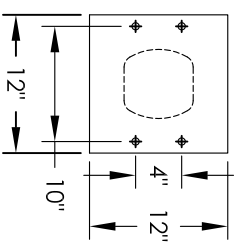

# Versatile™ 4C Pedestal Mount Mailbox, 4C10D-4P-P

PEDESTAL DETAIL

## COMPARTMENT CHART

DESCRIPTION	COMPARTMENT	COMPARTMENT SIZE	QTY.
PARCEL	PLUS	17" H x 12" W x 15" D	4

PRODUCT SERIES: VERSATILE™ 4C PEDESTAL MOUNT MAILBOX

- NOTES:
1. 4C pedestal units are for private applications only / not USPS Approved.
  2. May be installed outside or inside - see foundation specification details within the 4C Installation Manual.