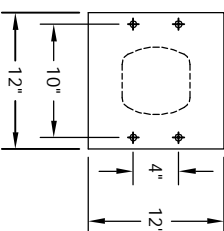

Versatile™ 4C Pedestal Mount Collection Box, 4C10S-HOP-P

PEDESTAL DETAIL

MAX BUNDLE SIZE			
HEIGHT	WIDTH	LENGTH	
4 1/4"	11 3/8"	6 1/4"	
3 1/2"	11 3/8"	11 1/2"	
3"	11 3/8"	14 3/4"	
2 1/2"	11 3/8"	14 3/4"	

- NOTES:
- 4C pedestal units are for private applications only / not USPS Approved.
 - May be installed outside or inside - see foundation specification details within the 4C Installation Manual.
 - Collection Box compartment size is 20 5/8" H x 12" W x 15"D.