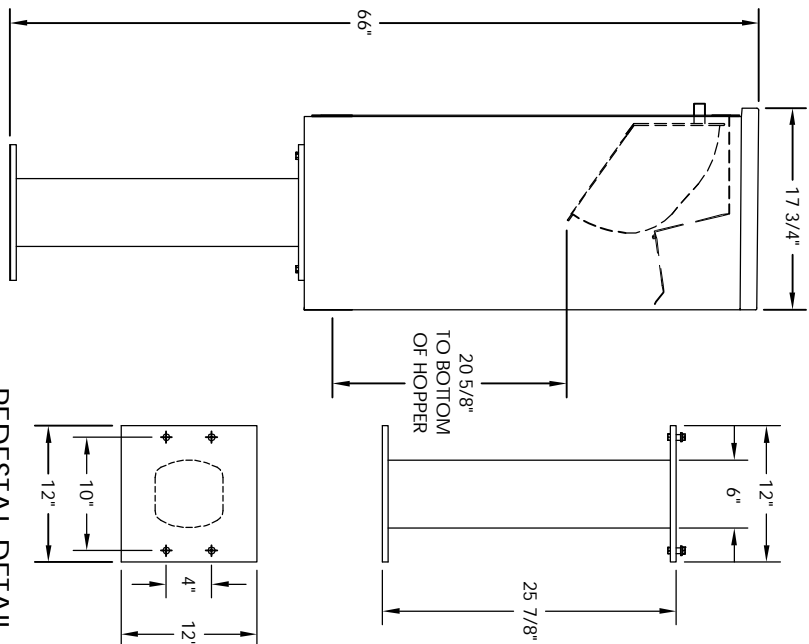

Versatile™ 4C Pedestal Mount Collection Box, 4C10S-HOP-P

PEDESTAL DETAIL

MAX BUNDLE SIZE			
HEIGHT	WIDTH	LENGTH	
4 1/4"	11 3/8"	6 1/4"	
3 1/2"	11 3/8"	11 1/2"	
3"	11 3/8"	14 3/4"	
2 1/2"	11 3/8"	14 3/4"	

- NOTES:
- 4C pedestal units are for private applications only / not USPS Approved.
 - May be installed outside or inside - see foundation specification details within the 4C Installation Manual.
 - Collection Box compartment size is 20 5/8" H x 12" W x 15"D.

MODEL	4C10S-HOP-P	REV	D
SCALE	NONE	LAST REV DATE	07/02/14
DRAWING NUMBER	4C10S-HOP-PCS	DRAWN BY	TNS