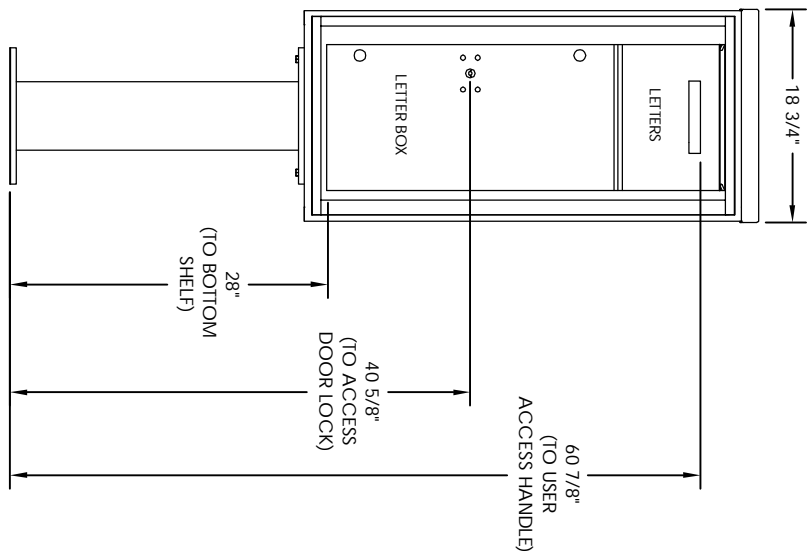

Versatile™ 4C Pedestal Mount Collection Box, 4C10S-HOP-P

PEDESTAL DETAIL

MAX BUNDLE SIZE			
HEIGHT	WIDTH	LENGTH	
4 1/4"	11 3/8"	6 1/4"	
3 1/2"	11 3/8"	11 1/2"	
3"	11 3/8"	14 3/4"	
2 1/2"	11 3/8"	14 3/4"	

- NOTES:
- 4C pedestal units are for private applications only / not USPS Approved.
 - May be installed outside or inside - see foundation specification details within the 4C Installation Manual.
 - Collection Box compartment size is 20 5/8" H x 12" W x 15"D.

MODEL	4C10S-HOP-P	REV	D
SCALE	NONE	LAST REV DATE	07/02/14
DRAWING NUMBER	4C10S-HOP-PCS	DRAWN BY	TNS