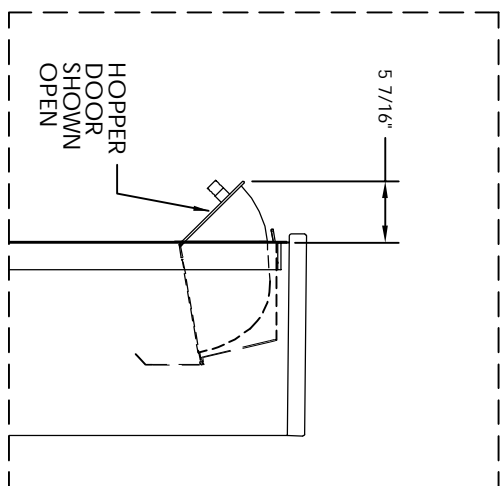

Versatile™ 4C Pedestal Mount Collection Box, 4C10S-HOP-P

PEDESTAL DETAIL

MAX BUNDLE SIZE			
HEIGHT	WIDTH	LENGTH	
4 1/4"	11 3/8"	6 1/4"	
3 1/2"	11 3/8"	11 1/2"	
3"	11 3/8"	14 3/4"	
2 1/2"	11 3/8"	14 3/4"	

- NOTES:
- 4C pedestal units are for private applications only / not USPS Approved.
 - May be installed outside or inside - see foundation specification details within the 4C Installation Manual.
 - Collection Box compartment size is 20 5/8" H x 12" W x 15"D.

MODEL	4C10S-HOP-P	REV	D
SCALE	NONE	LAST REV DATE	07/02/14
DRAWING NUMBER	4C10S-HOP-PCS	DRAWN BY	TNS