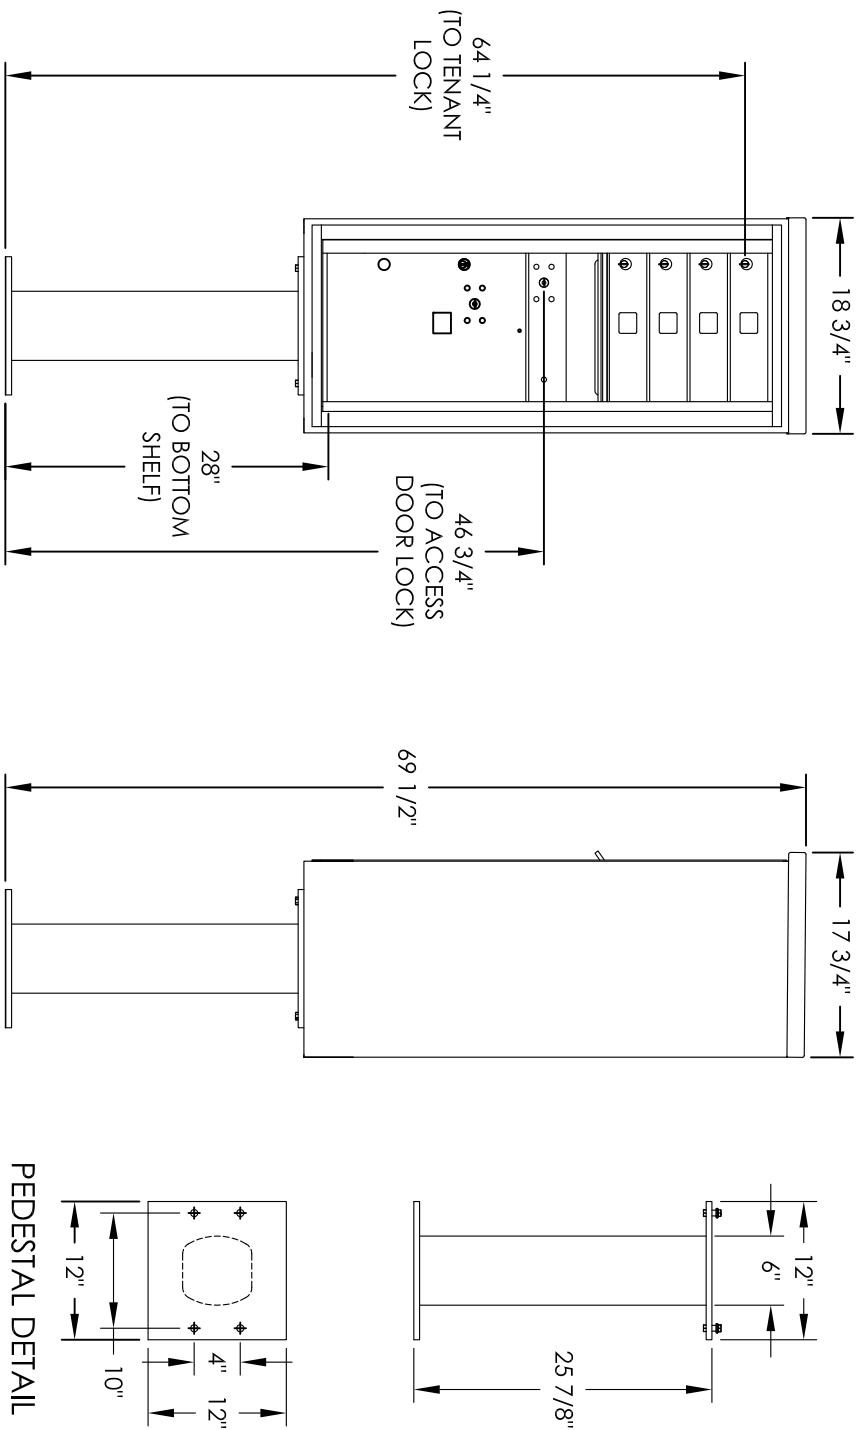

# Versatile™ 4C Pedestal Mount Mailbox, 4C11S-04-P

PRODUCT SERIES: VERSATILE™ 4C PEDESTAL MOUNT MAILBOX

DESCRIPTION	COMPARTMENT	COMPARTMENT SIZE	QTY.
MAILBOX	MB1	3" H x 12" W x 15" D	4
OUTGOING MAIL	OM2	6-1/2" H x 12" W x 15" D	1
PARCEL	PL5	17" H x 12" W x 15" D	1

COMPARTMENT CHART

- NOTES:
1. 4C pedestal units are for private applications only / not USPS Approved.
  2. May be installed outside or inside - see foundation specification details within the 4C Installation Manual.