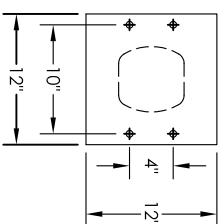

# versatile™ 4C Pedestal Mount Trash/Recycling Bin, 4C11S-BIN-P

PEDESTAL DETAIL

- Notes:
1. 4C Trash / Recycling Bins are for private application only / not USPS Approved.
  2. May be installed outside or inside - see foundation specification details within the 4C Installation Manual.
  3. Includes (1) trash/recycling compartment, (1) 15-gallon trash basket made of recycled plastic and customized to compartment (Note: trash bag furnished by others).

MODEL	4C11S-BIN-P	REV	B
SCALE	NONE	LAST REV DATE	6/17/14
DRAWING NUMBER	4C11S-BIN-PCS	DRAWN BY	AFD