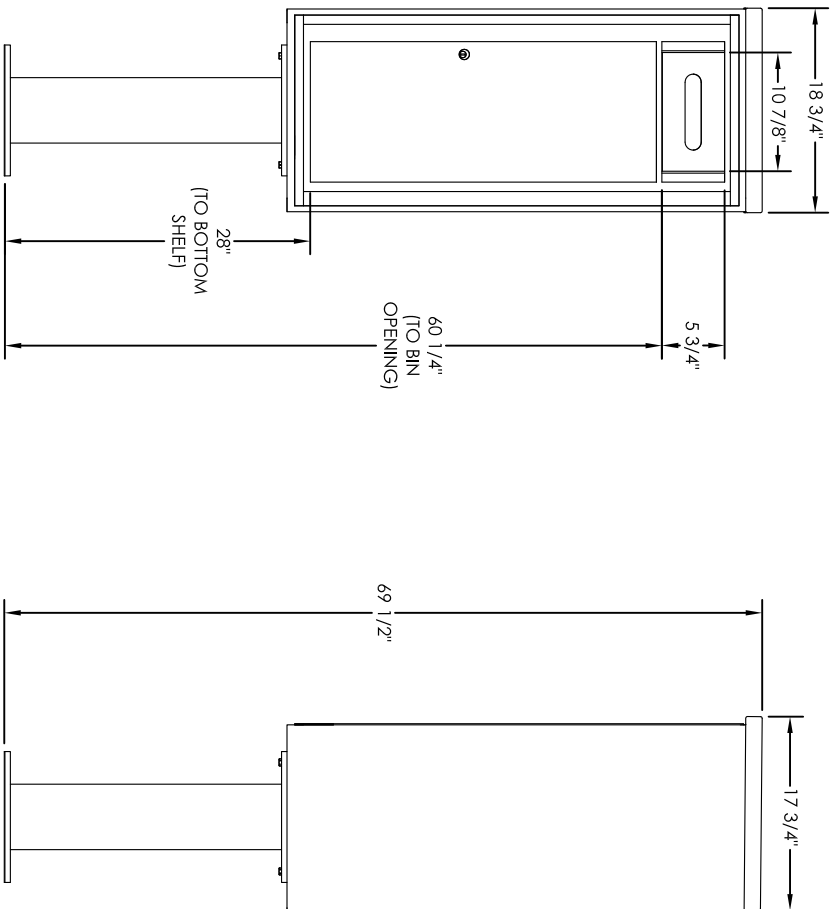

# versatile™ 4C Pedestal Mount Trash/Recycling Bin, 4C11S-BIN-P

PEDESTAL DETAIL

- Notes:
1. 4C Trash / Recycling Bins are for private application only / not USPS Approved.
  2. May be installed outside or inside - see foundation specification details within the 4C Installation Manual.
  3. Includes (1) trash/recycling compartment, (1) 15-gallon trash basket made of recycled plastic and customized to compartment (Note: trash bag furnished by others).

PRODUCT SERIES: VERSATILE™ 4C PEDESTAL MOUNT TRASH/RECYCLING BIN

**AF FLORENCE** manufacturing company  
 5935 Corporate Drive • Manhattan, KS 66503  
 www.florencemailboxes.com • (800) 275-1747  
 A GIBRALTAR INDUSTRIES COMPANY

MODEL	4C11S-BIN-P	REV	B
SCALE	NONE	LAST REV DATE	6/17/14
DRAWING NUMBER	4C11S-BIN-PCS	DRAWN BY	AFD