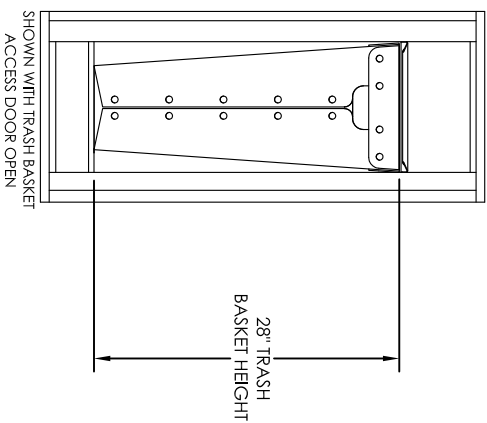

# versatile™ 4C Pedestal Mount Trash/Recycling Bin, 4C11S-BIN-P

PEDESTAL DETAIL

- Notes:
1. 4C Trash / Recycling Bins are for private application only / not USPS Approved.
  2. May be installed outside or inside - see foundation specification details within the 4C Installation Manual.
  3. Includes (1) trash/recycling compartment, (1) 15-gallon trash basket made of recycled plastic and customized to compartment (Note: trash bag furnished by others).

PRODUCT SERIES: VERSATILE™ 4C PEDESTAL MOUNT TRASH/RECYCLING BIN

**AF FLORENCE** manufacturing company  
 5935 Corporate Drive • Manhattan, KS 66503  
 www.florencemailboxes.com • (800) 275-1747  
 A GIBRALTAR INDUSTRIES COMPANY

MODEL	4C11S-BIN-P	REV	B
SCALE	NONE	LAST REV DATE	6/17/14
DRAWING NUMBER	4C11S-BIN-PCS	DRAWN BY	AFD