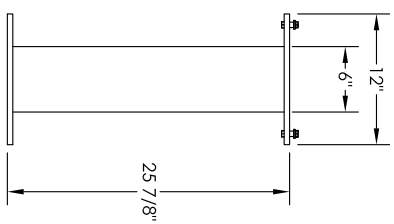

# versatile™ 4C Pedestal Mount Trash/Recycling Bin, 4C11S-BIN-P

PEDESTAL DETAIL

- Notes:
1. 4C Trash / Recycling Bins are for private application only / not USPS Approved.
  2. May be installed outside or inside - see foundation specification details within the 4C Installation Manual.
  3. Includes (1) trash/recycling compartment, (1) 15-gallon trash basket made of recycled plastic and customized to compartment (Note: trash bag furnished by others).

PRODUCT SERIES: VERSATILE™ 4C PEDESTAL MOUNT TRASH/RECYCLING BIN

**AF FLORENCE** manufacturing company  
 5935 Corporate Drive • Manhattan, KS 66503  
 www.florencemailboxes.com • (800) 275-1747  
 A GIBRALTAR INDUSTRIES COMPANY

MODEL	4C11S-BIN-P	REV	B
SCALE	NONE	LAST REV DATE	6/17/14
DRAWING NUMBER	4C11S-BIN-PCS	DRAWN BY	AFD