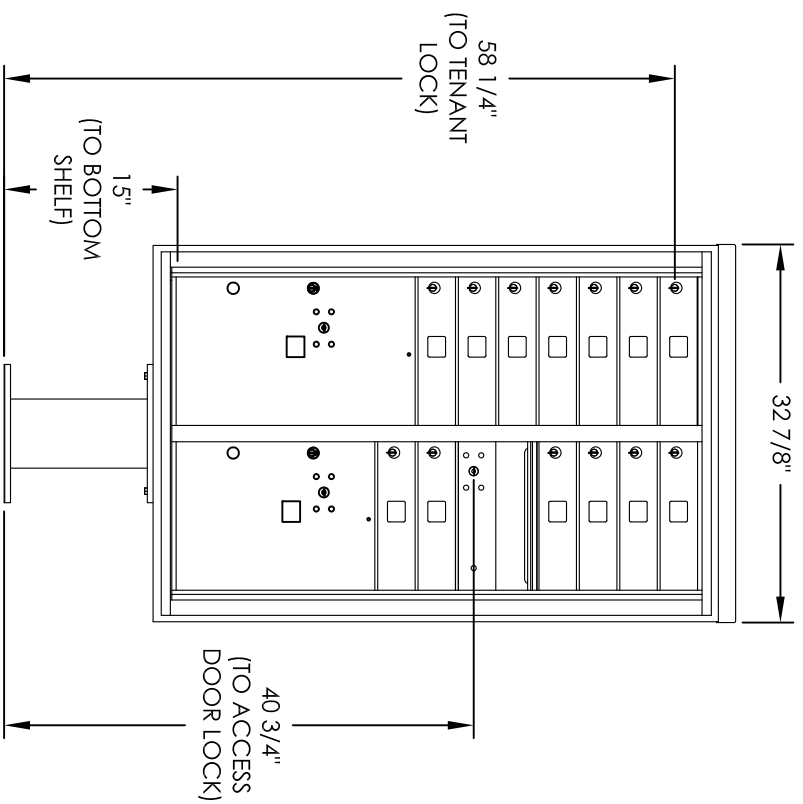

# Versatile™ 4C Pedestal Mount Mailbox, 4C13D-13-P

PEDESTAL DETAIL

## COMPARTMENT CHART

DESCRIPTION	COMPARTMENT	COMPARTMENT SIZE	QTY.
MAILBOX	MB1	3" H x 12" W x 15" D	13
OUTGOING MAIL	OM2	6-1/2" H x 12" W x 15" D	1
PARCEL	PL5	17" H x 12" W x 15" D	1
PARCEL	PL6	20-1/2" H x 12" W x 15" D	1

PRODUCT SERIES: VERSATILE™ 4C PEDESTAL MOUNT MAILBOX

- NOTES:
1. 4C pedestal units are for private applications only / not USPS Approved.
  2. May be installed outside or inside - see foundation specification details within the 4C Installation Manual.