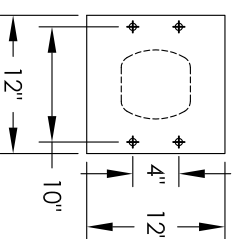

# Versatile™ 4C Pedestal Mount Mailbox, 4C13D-13-P

PEDESTAL DETAIL

## COMPARTMENT CHART

DESCRIPTION	COMPARTMENT	COMPARTMENT SIZE	QTY.
MAILBOX	MB1	3" H x 12" W x 15" D	13
OUTGOING MAIL	OM2	6-1/2" H x 12" W x 15" D	1
PARCEL	PL5	17" H x 12" W x 15" D	1
PARCEL	PL6	20-1/2" H x 12" W x 15" D	1