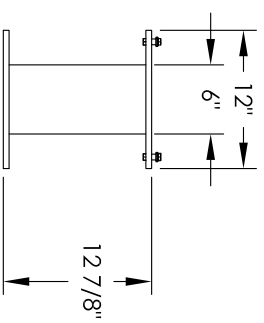

# Versatile™ 4C Pedestal Mount Mailbox, 4C13D-13-P

PEDESTAL DETAIL

## COMPARTMENT CHART

DESCRIPTION	COMPARTMENT	COMPARTMENT SIZE	QTY.
MAILBOX	MB1	3" H x 12" W x 15" D	13
OUTGOING MAIL	OM2	6-1/2" H x 12" W x 15" D	1
PARCEL	PL5	17" H x 12" W x 15" D	1
PARCEL	PL6	20-1/2" H x 12" W x 15" D	1