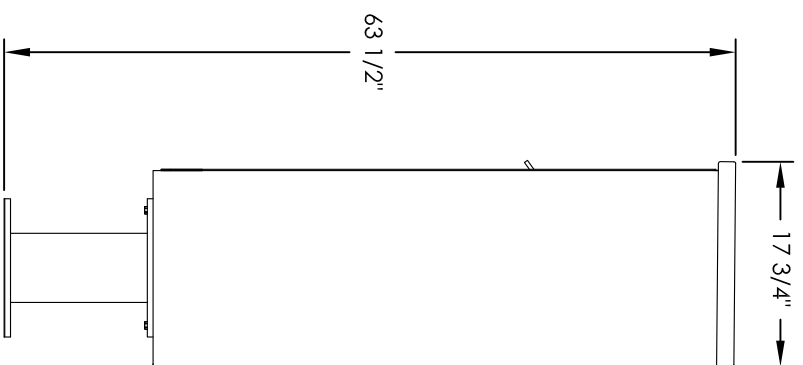

# Versatile™ 4C Pedestal Mount Mailbox, 4C13D-13-P

PEDESTAL DETAIL

## COMPARTMENT CHART

DESCRIPTION	COMPARTMENT	COMPARTMENT SIZE	QTY.
MAILBOX	MB1	3" H x 12" W x 15" D	13
OUTGOING MAIL	OM2	6-1/2" H x 12" W x 15" D	1
PARCEL	PL5	17" H x 12" W x 15" D	1
PARCEL	PL6	20-1/2" H x 12" W x 15" D	1