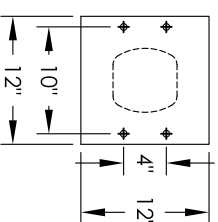

# Versatile™ 4C Pedestal Mount Mailbox, 4C15D-18-P

PEDESTAL DETAIL

## COMPARTMENT CHART

DESCRIPTION	COMPARTMENT	COMPARTMENT SIZE	QTY.
MAILBOX	MB1	3" H x 12" W x 15" D	18
OUTGOING MAIL	OM2	6-1/2" H x 12" W x 15" D	1
PARCEL	PL5	17" H x 12" W x 15" D	2

PRODUCT SERIES: VERSATILE™ 4C PEDESTAL MOUNT MAILBOX

MODEL	REV
4C15D-18-P	B

SCALE	NONE	LAST REV DATE
DRAWING NUMBER	4C15D-18-PCS	5/13/2014

DRAWN BY
SDH