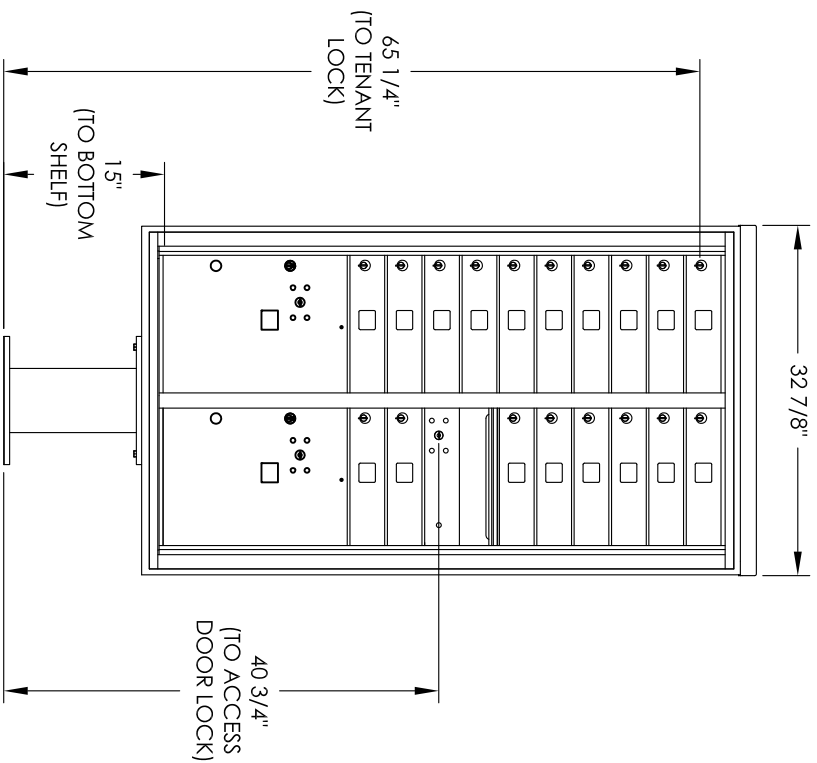

# Versatile™ 4C Pedestal Mount Mailbox, 4C15D-18-P

PEDESTAL DETAIL

## COMPARTMENT CHART

DESCRIPTION	COMPARTMENT	COMPARTMENT SIZE	QTY.
MAILBOX	MB1	3" H x 12" W x 15" D	18
OUTGOING MAIL	OM2	6-1/2" H x 12" W x 15" D	1
PARCEL	PL5	17" H x 12" W x 15" D	2

PRODUCT SERIES: VERSATILE™ 4C PEDESTAL MOUNT MAILBOX

MODEL	REV
4C15D-18-P	B

SCALE	NONE	LAST REV DATE
DRAWING NUMBER	4C15D-18-PCS	5/13/2014

DRAWN BY
SDH