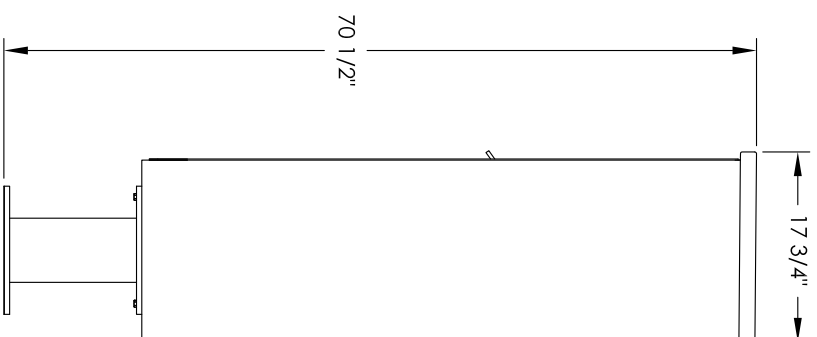

# Versatile™ 4C Pedestal Mount Mailbox, 4C15D-18-P

PEDESTAL DETAIL

## COMPARTMENT CHART

DESCRIPTION	COMPARTMENT	COMPARTMENT SIZE	QTY.
MAILBOX	MB1	3" H x 12" W x 15" D	18
OUTGOING MAIL	OM2	6-1/2" H x 12" W x 15" D	1
PARCEL	PL5	17" H x 12" W x 15" D	2

PRODUCT SERIES: VERSATILE™ 4C PEDESTAL MOUNT MAILBOX

MODEL	REV
4C15D-18-P	B

SCALE	NONE	LAST REV DATE
DRAWING NUMBER	4C15D-18-PCS	5/13/2014

DRAWN BY
SDH