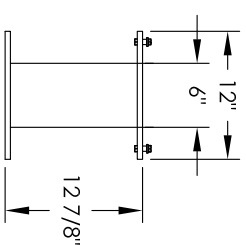

# Versatile™ 4C Pedestal Mount Mailbox, 4C15D-18-P

PEDESTAL DETAIL

## COMPARTMENT CHART

DESCRIPTION	COMPARTMENT	COMPARTMENT SIZE	QTY.
MAILBOX	MB1	3" H x 12" W x 15" D	18
OUTGOING MAIL	OM2	6-1/2" H x 12" W x 15" D	1
PARCEL	PL5	17" H x 12" W x 15" D	2

PRODUCT SERIES: VERSATILE™ 4C PEDESTAL MOUNT MAILBOX

MODEL	REV
4C15D-18-P	B

SCALE	NONE	LAST REV DATE
DRAWING NUMBER	4C15D-18-PCS	5/13/2014

DRAWN BY
SDH