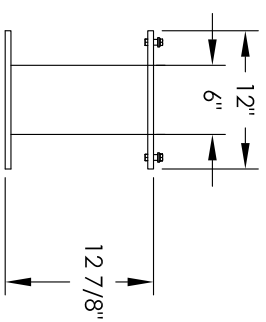

Versatile™ 4C Pedestal Mount Mailbox, 4C15S-3P-P

PEDESTAL DETAIL

COMPARTMENT CHART

DESCRIPTION	COMPARTMENT	COMPARTMENT SIZE	QTY.
PARCEL	PLUS	17" H x 12" W x 15" D	3

PRODUCT SERIES: VERSATILE™ 4C PEDESTAL MOUNT MAILBOX

MODEL	REV
4C15S-3P-P	B
SCALE	LAST REV DATE
NONE	5/3/2014
DRAWING NUMBER	DRAWN BY
4C15S-3P-PCS	SDH