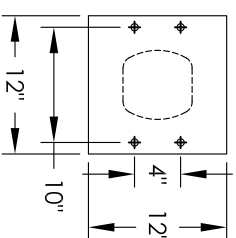

Versatile™ 4C Pedestal Mount Mailbox, 4C15S-3P-P

PEDESTAL DETAIL

COMPARTMENT CHART

DESCRIPTION	COMPARTMENT	COMPARTMENT SIZE	QTY.
PARCEL	PLUS	17" H x 12" W x 15" D	3

PRODUCT SERIES: VERSATILE™ 4C PEDESTAL MOUNT MAILBOX

MODEL	REV
4C15S-3P-P	B
SCALE	LAST REV DATE
NONE	5/3/2014
DRAWING NUMBER	DRAWN BY
4C15S-3P-PCS	SDH