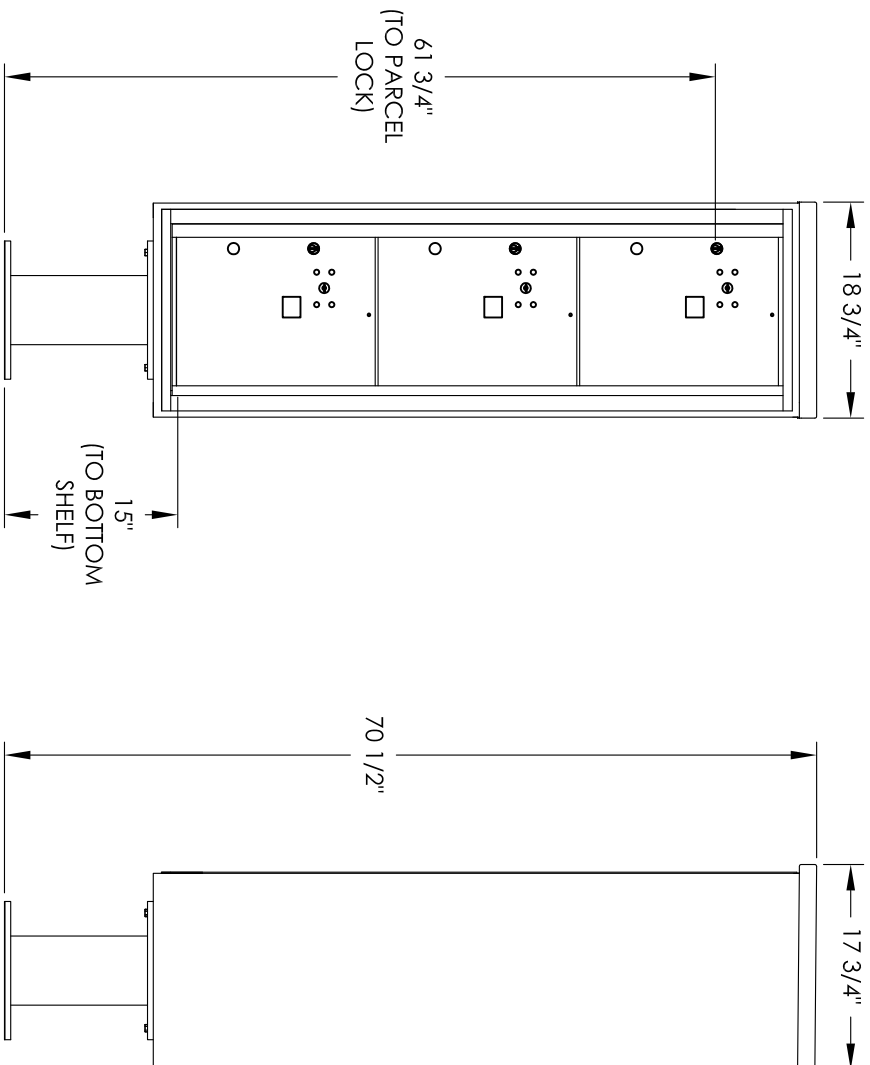

Versatile™ 4C Pedestal Mount Mailbox, 4C15S-3P-P

PEDESTAL DETAIL

COMPARTMENT CHART

DESCRIPTION	COMPARTMENT	COMPARTMENT SIZE	QTY.
PARCEL	PLUS	17" H x 12" W x 15" D	3

PRODUCT SERIES: VERSATILE™ 4C PEDESTAL MOUNT MAILBOX

- NOTES:
1. 4C pedestal units are for private applications only / not USPS Approved.
 2. May be installed outside or inside - see foundation specification details within the 4C Installation Manual.

AF FIORENCE
manufacturing company
 5935 Corporate Drive • Manhattan, KS 66503
 www.fiorencemailboxes.com • (800) 275-1747
 A GIBRALTAR INDUSTRIES COMPANY

MODEL	REV
4C15S-3P-P	B
SCALE	LAST REV DATE
NONE	5/3/2014
DRAWING NUMBER	DRAWN BY
4C15S-3P-PCS	SDH